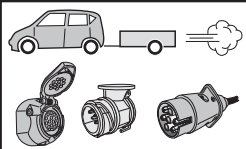

In a coupled trailer with working fog lamp, the fog lamp of the vehicle will be switched off, if applicable.

The flashing lights on the trailer are monitored. If one of the indicators of the trailer breaks down, a buzzer will be audible and/or a visual signal will be visible on the dashboard. Check the flashing lights on the trailer.

The wiring kit has a possibility to switch off any Park Distance Control in the case of a coupled trailer.

INFO : Ring.

INFO

INFO : Adapt.

INFO

INFO : Storage