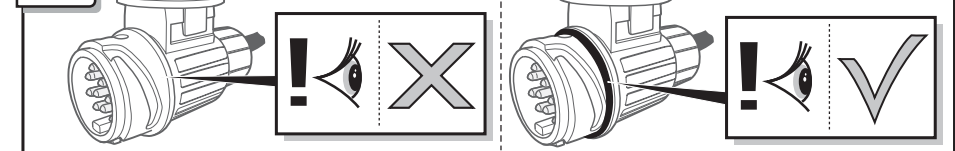

In a coupled trailer with working fog lamp, the fog lamp of the vehicle will be switched off, if applicable.

The flashing lights on the trailer are monitored. If one of the indicators of the trailer breaks down, a buzzer will be audible and/or a visual signal will be visible on the dashboard. Check the flashing lights on the trailer.

The wiring kit has a possibility to switch off any Park Distance Control in the case of a coupled trailer.

INFO : Ring.

INFO

INFO : Adapt.

INFO

INFO : Storage