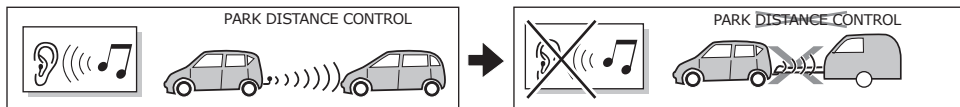

SOCKET CONNECTION

DIN/ISO 11446			1-8					Reverse					—	
	1/L	2	3/31	4/R	5/58-R	6/54	7/58-L	8	9	10	11	12	13	
Pmax	21W	21W		21W	42W	3x21W	42W	21W	180W/15Amp	180W/15Amp				
Colour	Black/White	Blue	Brown	Black/Green	Grey/Red	Black/Red	Grey/Black	Black	Red	Yellow	Brown	Red/Blue	Brown	

In a coupled trailer with working fog lamp, the fog lamp of the vehicle will be switched off, if applicable.

The flashing lights on the trailer are monitored. If one of the indicators of the trailer breaks down, a buzzer will be audible and/or a visual signal will be visible on the dashboard. Check the flashing lights on the trailer.