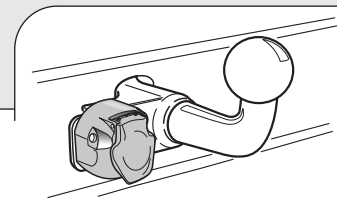

SOCKET CONNECTION

DIN/ISO 11446			1-8					Reverse					—	
	1/L	2	3/31	4/R	5/58-R	6/54	7/58-L	8	9	10	11	12	13	
Pmax	21W	21W		21W	42W	3x21W	42W	21W	180W/15Amp	180W/15Amp				
Colour	Black/White	Blue	Brown	Black/Green	Grey/Red	Black/Red	Grey/Black	Black	Red	Yellow	Brown	Red/Blue	Brown	

In a coupled trailer with working fog lamp, the fog lamp of the vehicle will be switched off, if applicable.

The flashing lights on the trailer are monitored. If one of the indicators of the trailer breaks down, a buzzer will be audible and/or a visual signal will be visible on the dashboard. Check the flashing lights on the trailer.

The wiring kit has a possibility to switch off any Park Distance Control in the case of a coupled trailer.

INFO : Ring.

INFO