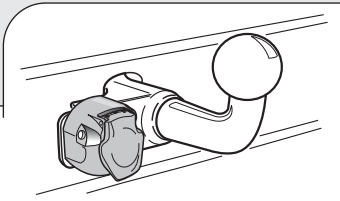

In a coupled trailer with working fog lamp, the fog lamp of the vehicle will be switched off, if applicable.

The flashing lights on the trailer are monitored. If one of the indicators of the trailer breaks down, a buzzer will be audible and/or a visual signal will be visible on the dashboard. Check the flashing lights on the trailer.

The wiring kit has a possibility to switch off any Park Distance Control in the case of a coupled trailer.

INFO : Ring.

INFO

INFO : Adapt.

INFO

INFO : Storage