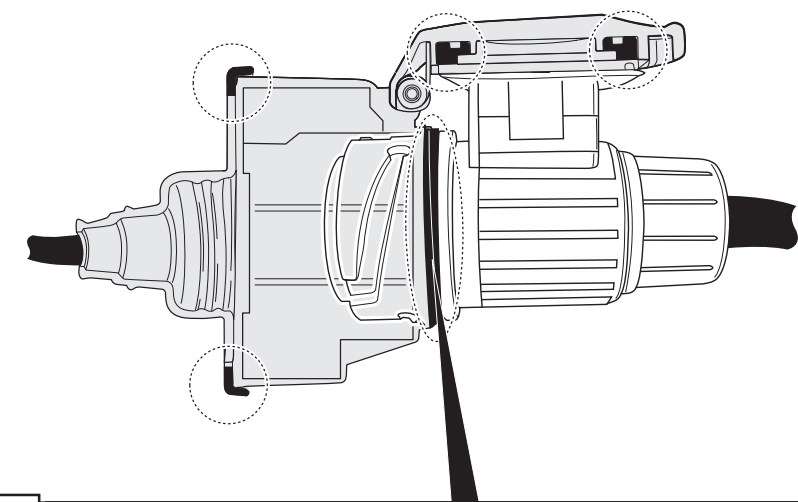

In a coupled trailer with working fog lamp, the fog lamp of the vehicle will be switched off, if applicable.

The flashing lights on the trailer are monitored. If one of the indicators of the trailer breaks down, a buzzer will be audible and/or a visual signal will be visible on the dashboard. Check the flashing lights on the trailer.

The wiring kit has a possibility to switch off any Park Distance Control in the case of a coupled trailer.

INFO : Ring.

INFO

INFO : Adapt.

INFO

INFO : Storage