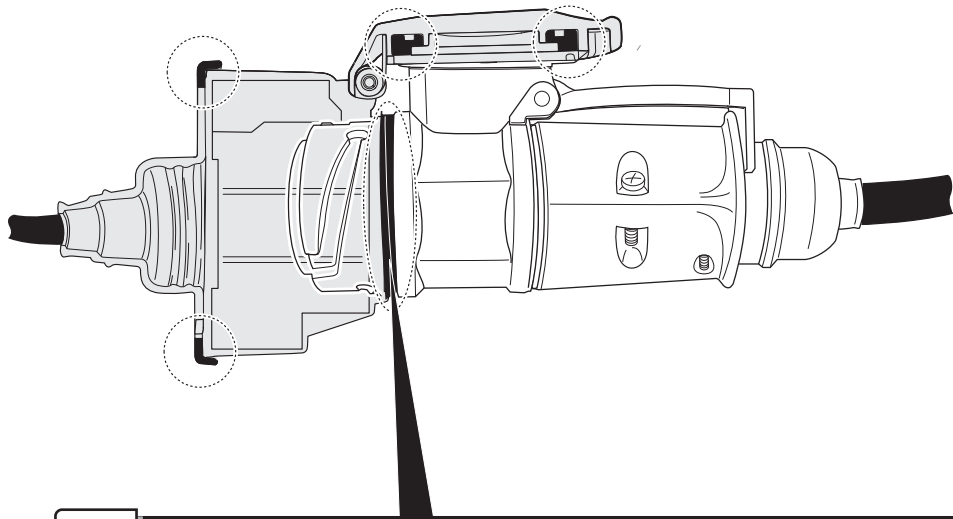

In a coupled trailer with working fog lamp, the fog lamp of the vehicle will be switched off, if applicable.

The flashing lights on the trailer are monitored. If one of the indicators of the trailer breaks down, a buzzer will be audible and/or a visual signal will be visible on the dashboard. Check the flashing lights on the trailer.

The wiring kit has a possibility to switch off any Park Distance Control in the case of a coupled trailer.

INFO : Ring.

INFO

INFO : Adapt.

INFO

INFO : Storage